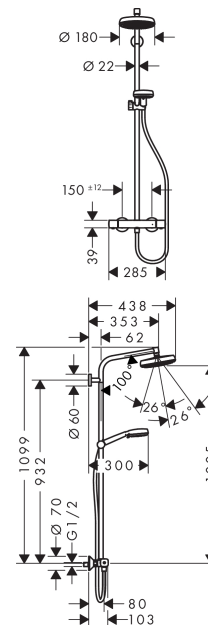

Crometta 100

Crometta 160 1jet Showerpipe

Surfaces: **white/chrome** Article Number: **27264400**

Description

product features

- slide inclination angle can be adjusted by 45°
- overhead shower Crometta 160
- shower head size: 160 mm
- overhead shower angle adjustable
- spray type: Rain
- flow rate Rain spray (at 0.3 MPa): 17 l/min
- operating pressure: min. 0.15 MPa/max. 1.0 MPa
- shower arm length: 350 mm
- thermostat Ecostat Universal
- safety lock at 40° C
- adjustable hot water limitation
- outlets controlled via turning handle
- installation type: exposed installation
- height-adjustable hand shower holder

consists of

- Crometta 160 1jet overhead shower (#26577XXX)
- Crometta 100 Vario hand shower (#26824XXX)
- Isiflex shower hose 1.60 m (#28276XXX)

Technology

Product image

Scale drawing

Crometta 100

Crometta 160 1jet Showerpipe

Surfaces: **white/chrome** Article Number: **27264400**

Flowchart

Crometta 100
Crometta 160 1jet Showerpipe
 Surfaces: **white/chrome** Article Number: **27264400**

Installation examples