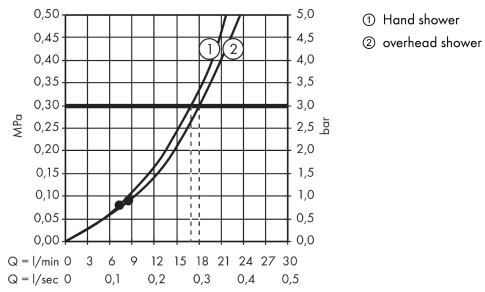

Crometta 100

Crometta 160 1jet Showerpipe

Surfaces: **white/chrome** Article Number: **27264400**

Flowchart